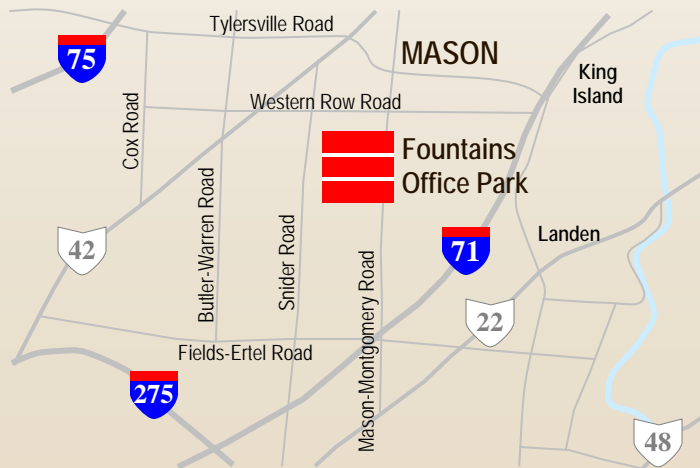

THE FOUNTAINS OFFICE PARK - MASON

Medical, Dental or Business Office Space For Sale or Lease

- Located in Mason, Just off of Mason-Montgomery Road
- Just Minutes From I-71, I-75, I-275 and State Routes 42 & 741
- New Construction for 400 – 8,000 SF
- Designed to Suit Your Space Needs
- Financing Assistance is Available.