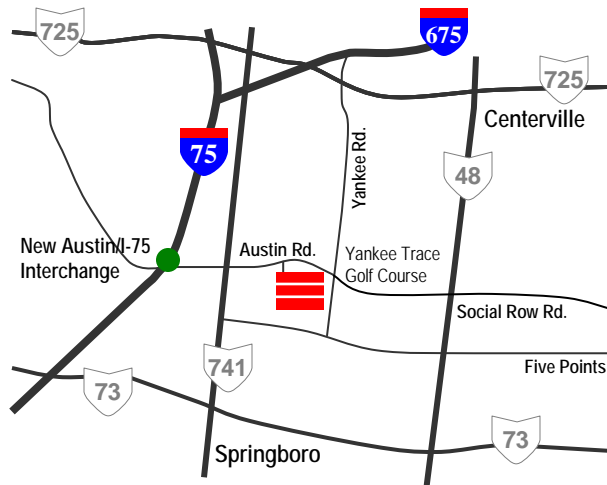

# SUCCESS LANE BUSINESS PARK - WASHINGTON TOWNSHIP

## SMALL OFFICE SUITES FOR LEASE

- Immediate Occupancy - Small Office Suites - 387 SF, 418 SF, 805 SF, 1,142 SF up to 2,902 SF.
- Washington Township - No Income Tax.
- Just West of Yankee Trace Golf Course.
- Located 1.5 Miles East of the New I-75 - Austin Road Interchange.