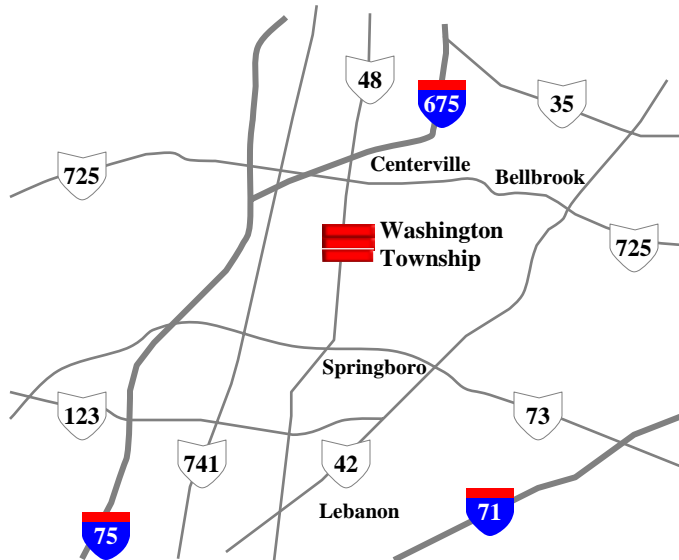

Washington Township Office Park

Medical, Dental or Business Office Space

- Located in Washington Township on State Route 48 near Elder-Beerman, Kroger's, and other retail and restaurants.
- Designed to meet your needs.
- Traditional-style single-story buildings.
- Convenient parking.
- Designed with large windows.