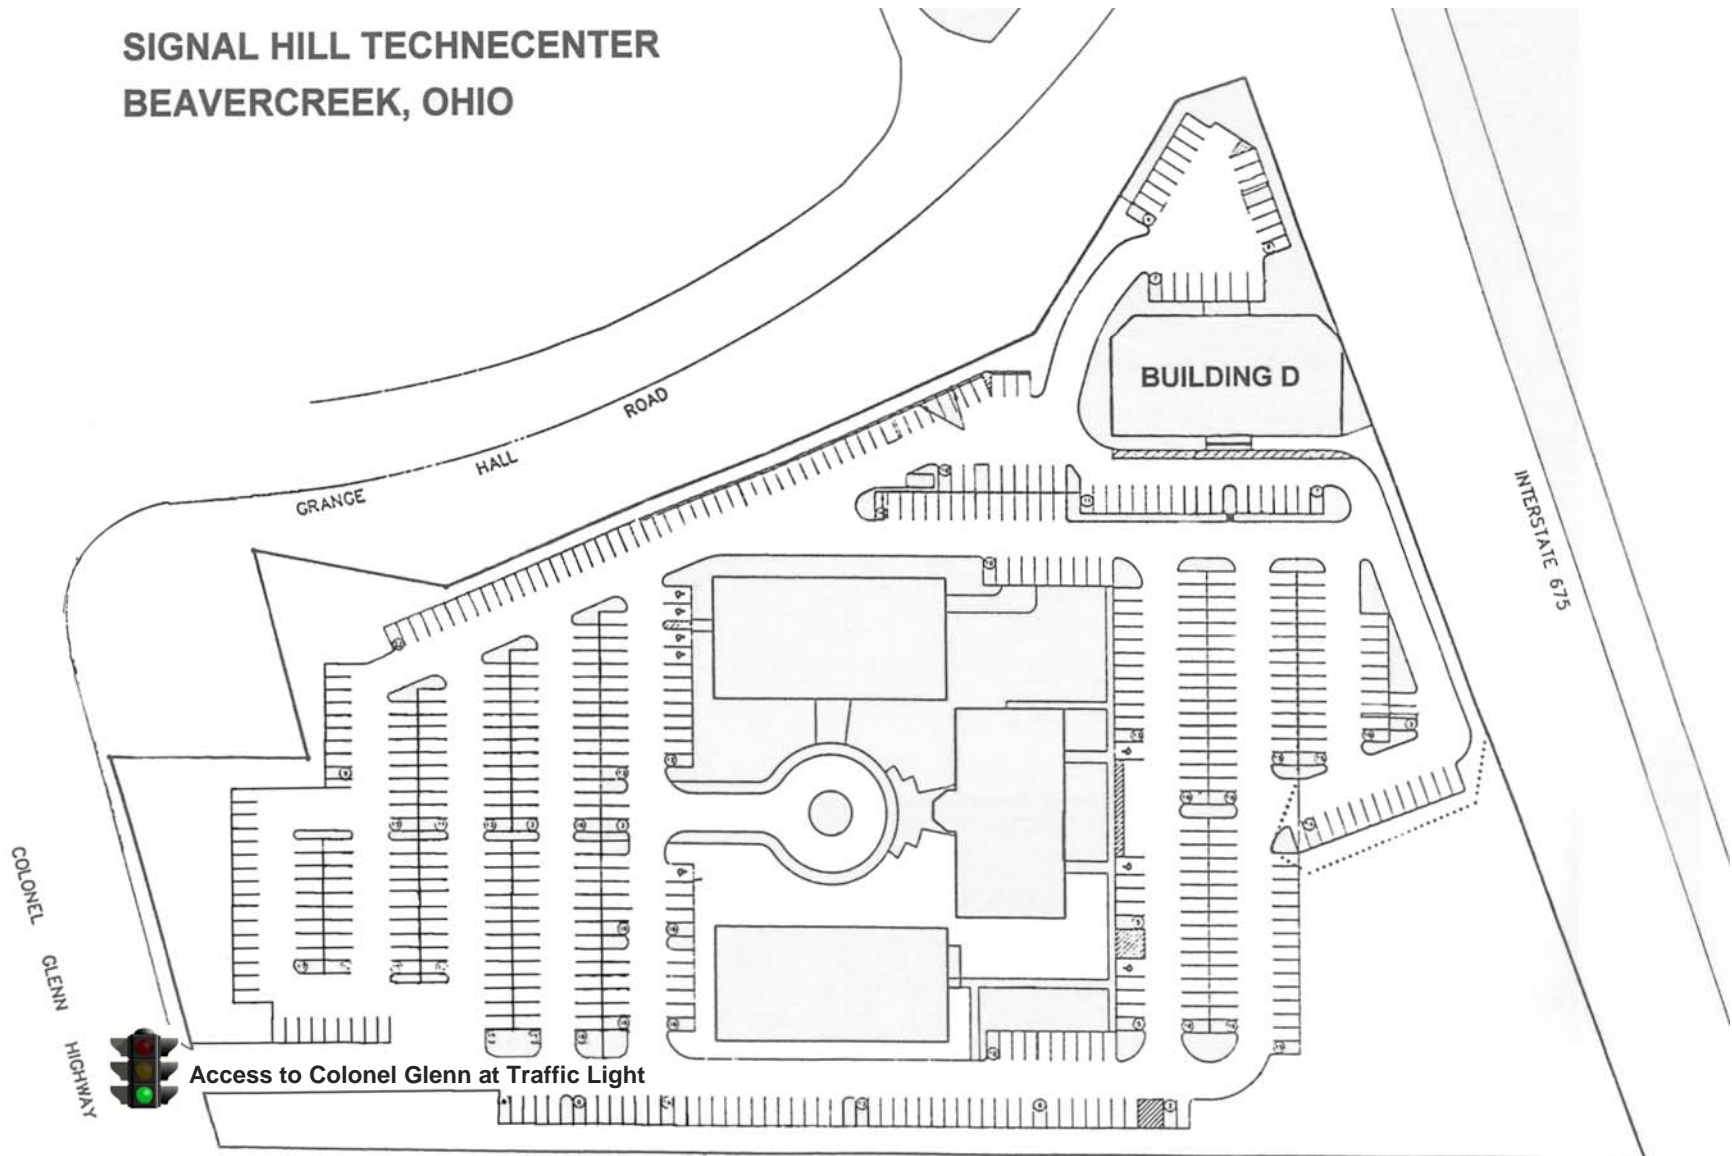

Offices For Lease, or Build-to-Suit – Beaver Creek, Ohio

SIGNAL HILL TECHNECENTER
BEAVERCREEK, OHIO

For Information, Please Call Dick Tipton at (937) 477-7103